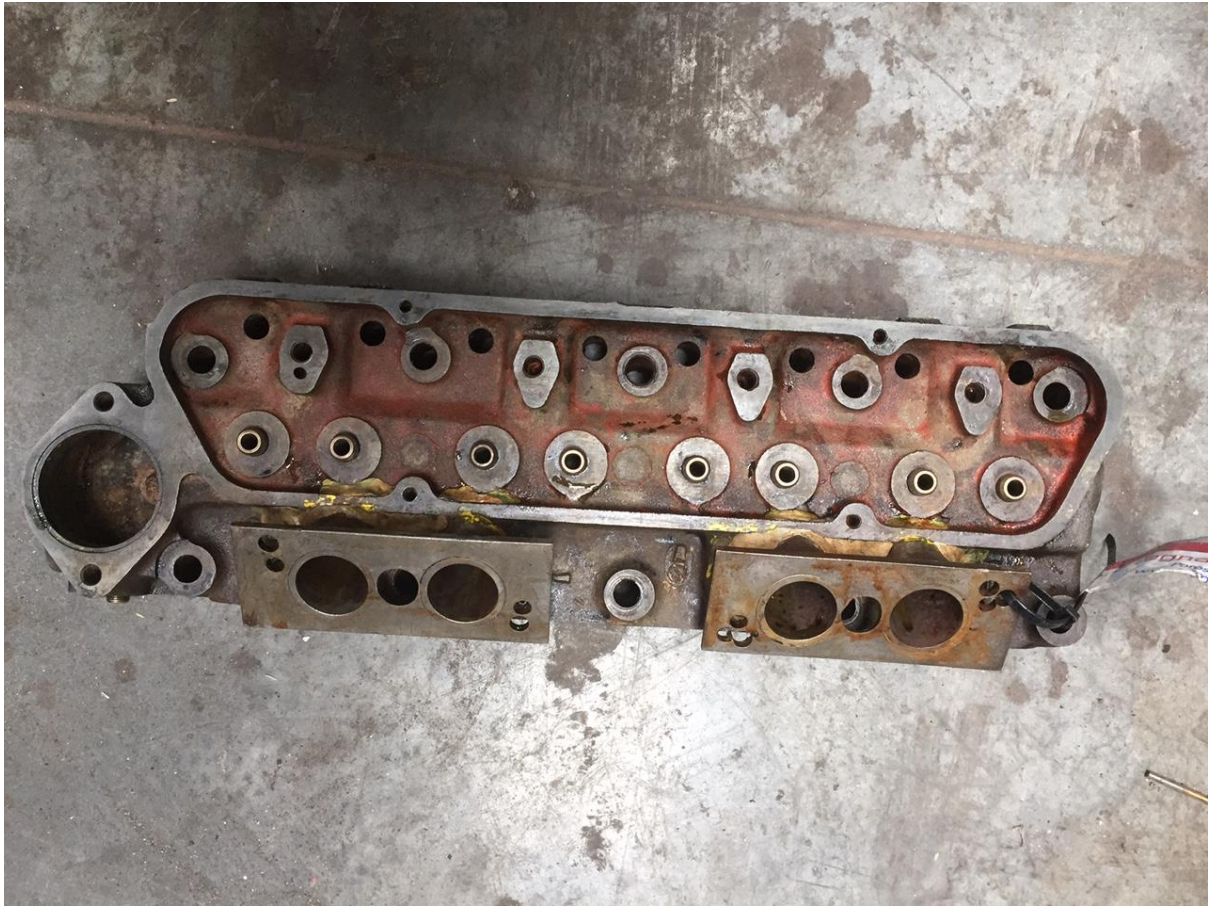

Weber IDA

Holbay style MAE Head with parts

Cosworth style MAE Head

MAE parts good condition. POA Contact 07875 283541